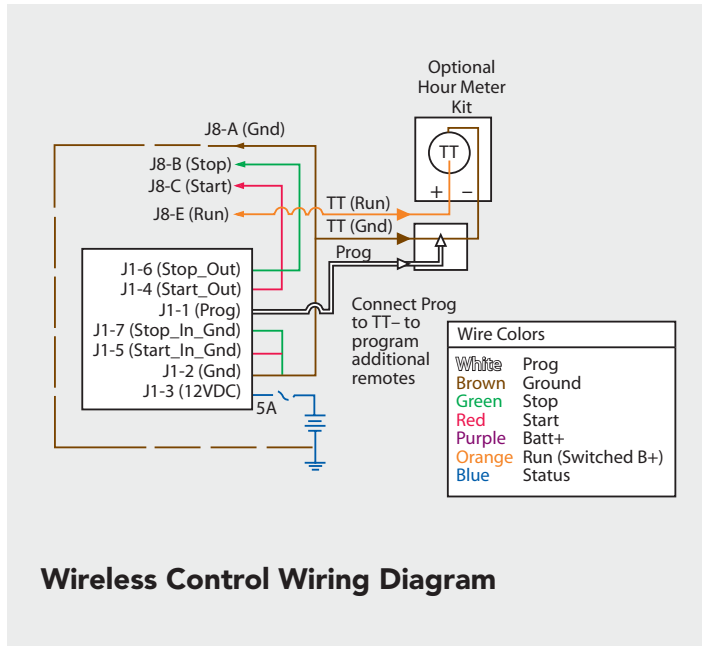

ONAN PUTS RV POWER IN THE PALM OF YOUR HANDS

Introducing Onan® Energy Command™ 15W (EC-15W)

The Onan EC-15W is a cost-effective wireless generator remote control with the following benefits:

- Remotely starts and stops a generator from up to 100' away
- Compatible with all current model Onan RV generators
- Easy for any RV owner to install; instructions included
- Works with current remote switches and control panels*

Onan Energy Command 15W consists of a receiver that is wired to the generator and a hand-held transmitter that is used to remotely start and stop the generator.

* To use in conjunction with other remote switches, the proper "Y" harness must be separately purchased and installed.

ENERGY
COMMAND™

Features:

- Start your Onan RV generator from up to 100' away
- Compatible with all current model Onan RV generators: MicroLite, MicroQuiet, Marquis & Quiet Diesel
- Easy customer installation with included instructions
- Accommodates up to four remotes
- Works in conjunction with current remote switches
- Digitally encrypted code ensures remote starts only your generator
- Remote can be used as a keychain or can be wall mounted
- LED indicator confirms remote transmission

Specifications

Operating temp range: -40C to 60C (-40F to 140F)
 Operating voltage range: 8 to 17Vdc
 Max. current through start/stop relays: 4Adc (typically a few mA)
 Nominal current draw: 10mA (12V) 150mA (12Vdc) when button is pressed
 Reverse polarity protected, Short circuit protected = 5A standard automotive fuse on input
 RF transmitting frequency range: 305.3 - 306.3mHz
 Installed transmitter range: ~100ft typical
 Tested to comply with FCC standards
 Estimated transmitter battery life: 2-5 years depending on use
 Security: 1 in 2,000,000 chance of repeating codes
 Number of remotes possible: 4
 Vibration tested to typical road and engine induced vibration levels
 Tested in high humidity and water spray environments
 Road tested