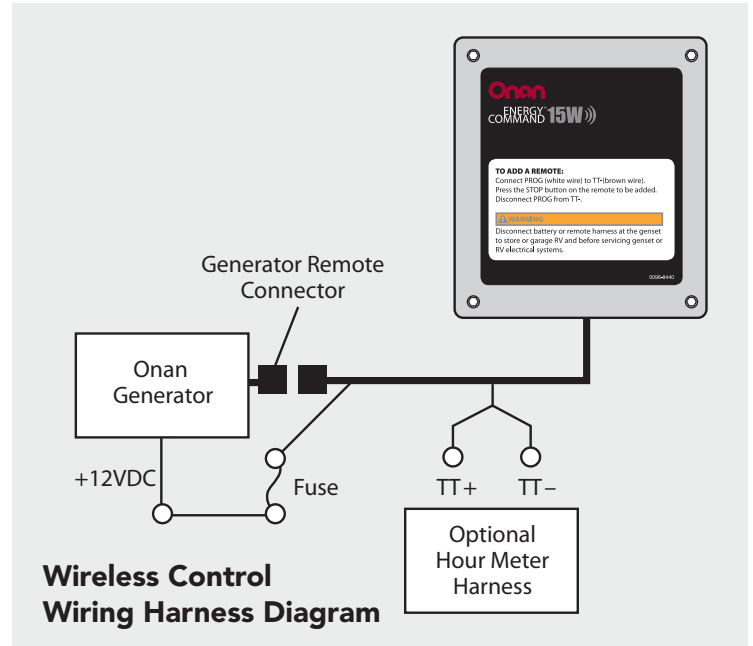

ONAN PUTS RV POWER IN THE PALM OF YOUR HANDS

Introducing Onan® Energy Command™ 15W (EC-15W)

The Onan EC-15W is a cost-effective wireless generator remote control with the following benefits:

- Remotely starts and stops a generator from up to 100' away
- Compatible with all current model Onan RV generators
- Easy for any RV owner to install; instructions included
- Works with current remote switches and control panels*

Onan Energy Command 15W consists of a receiver that is wired to the generator and a hand-held transmitter that is used to remotely start and stop the generator.

* To use in conjunction with other remote switches, the proper "Y" harness must be separately purchased and installed.

ENERGY
COMMAND™

Features:

- Start your Onan RV generator from up to 100' away
- Compatible with all current model Onan RV generators: MicroLite, MicroQuiet, Marquis & Quiet Diesel
- Easy customer installation with included instructions
- Accommodates up to four remotes
- Works in conjunction with current remote switches
- Digitally encrypted code ensures remote starts only your generator
- Remote can be used as a keychain or can be wall mounted
- LED indicator confirms remote transmission

Specifications

Operating temp range: -40C to 60C (-40F to 140F)
 Operating voltage range: 8 to 17Vdc
 Max. current through start/stop relays: 4Adc (typically a few mA)
 Nominal current draw: 10mA (12V) 150mA (12Vdc) when button is pressed
 Reverse polarity protected, Short circuit protected = 5A standard automotive fuse on input
 RF transmitting frequency range: 305.3 - 306.3mHz
 Installed transmitter range: ~100ft typical
 Tested to comply with FCC standards
 Estimated transmitter battery life: 2-5 years depending on use
 Security: 1 in 2,000,000 chance of repeating codes
 Number of remotes possible: 4
 Vibration tested to typical road and engine induced vibration levels
 Tested in high humidity and water spray environments
 Road tested